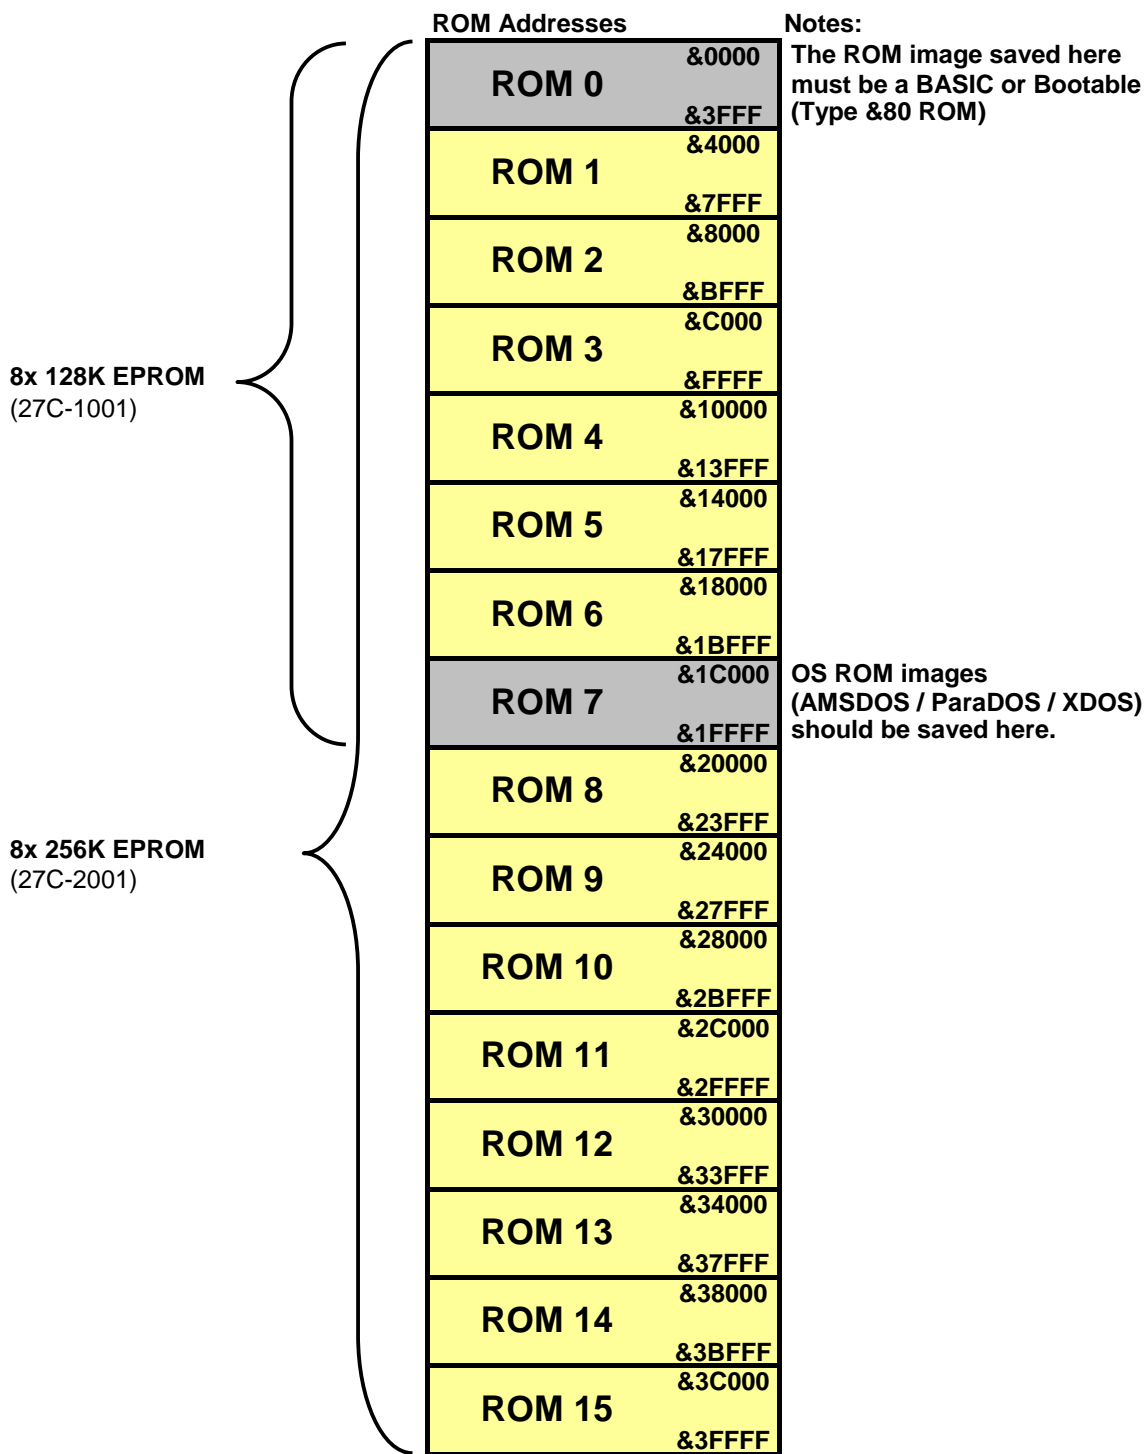

## MegaROM EPROM Addressing

- = General Purpose ROM Position
- = Reserved for special purpose ROMs